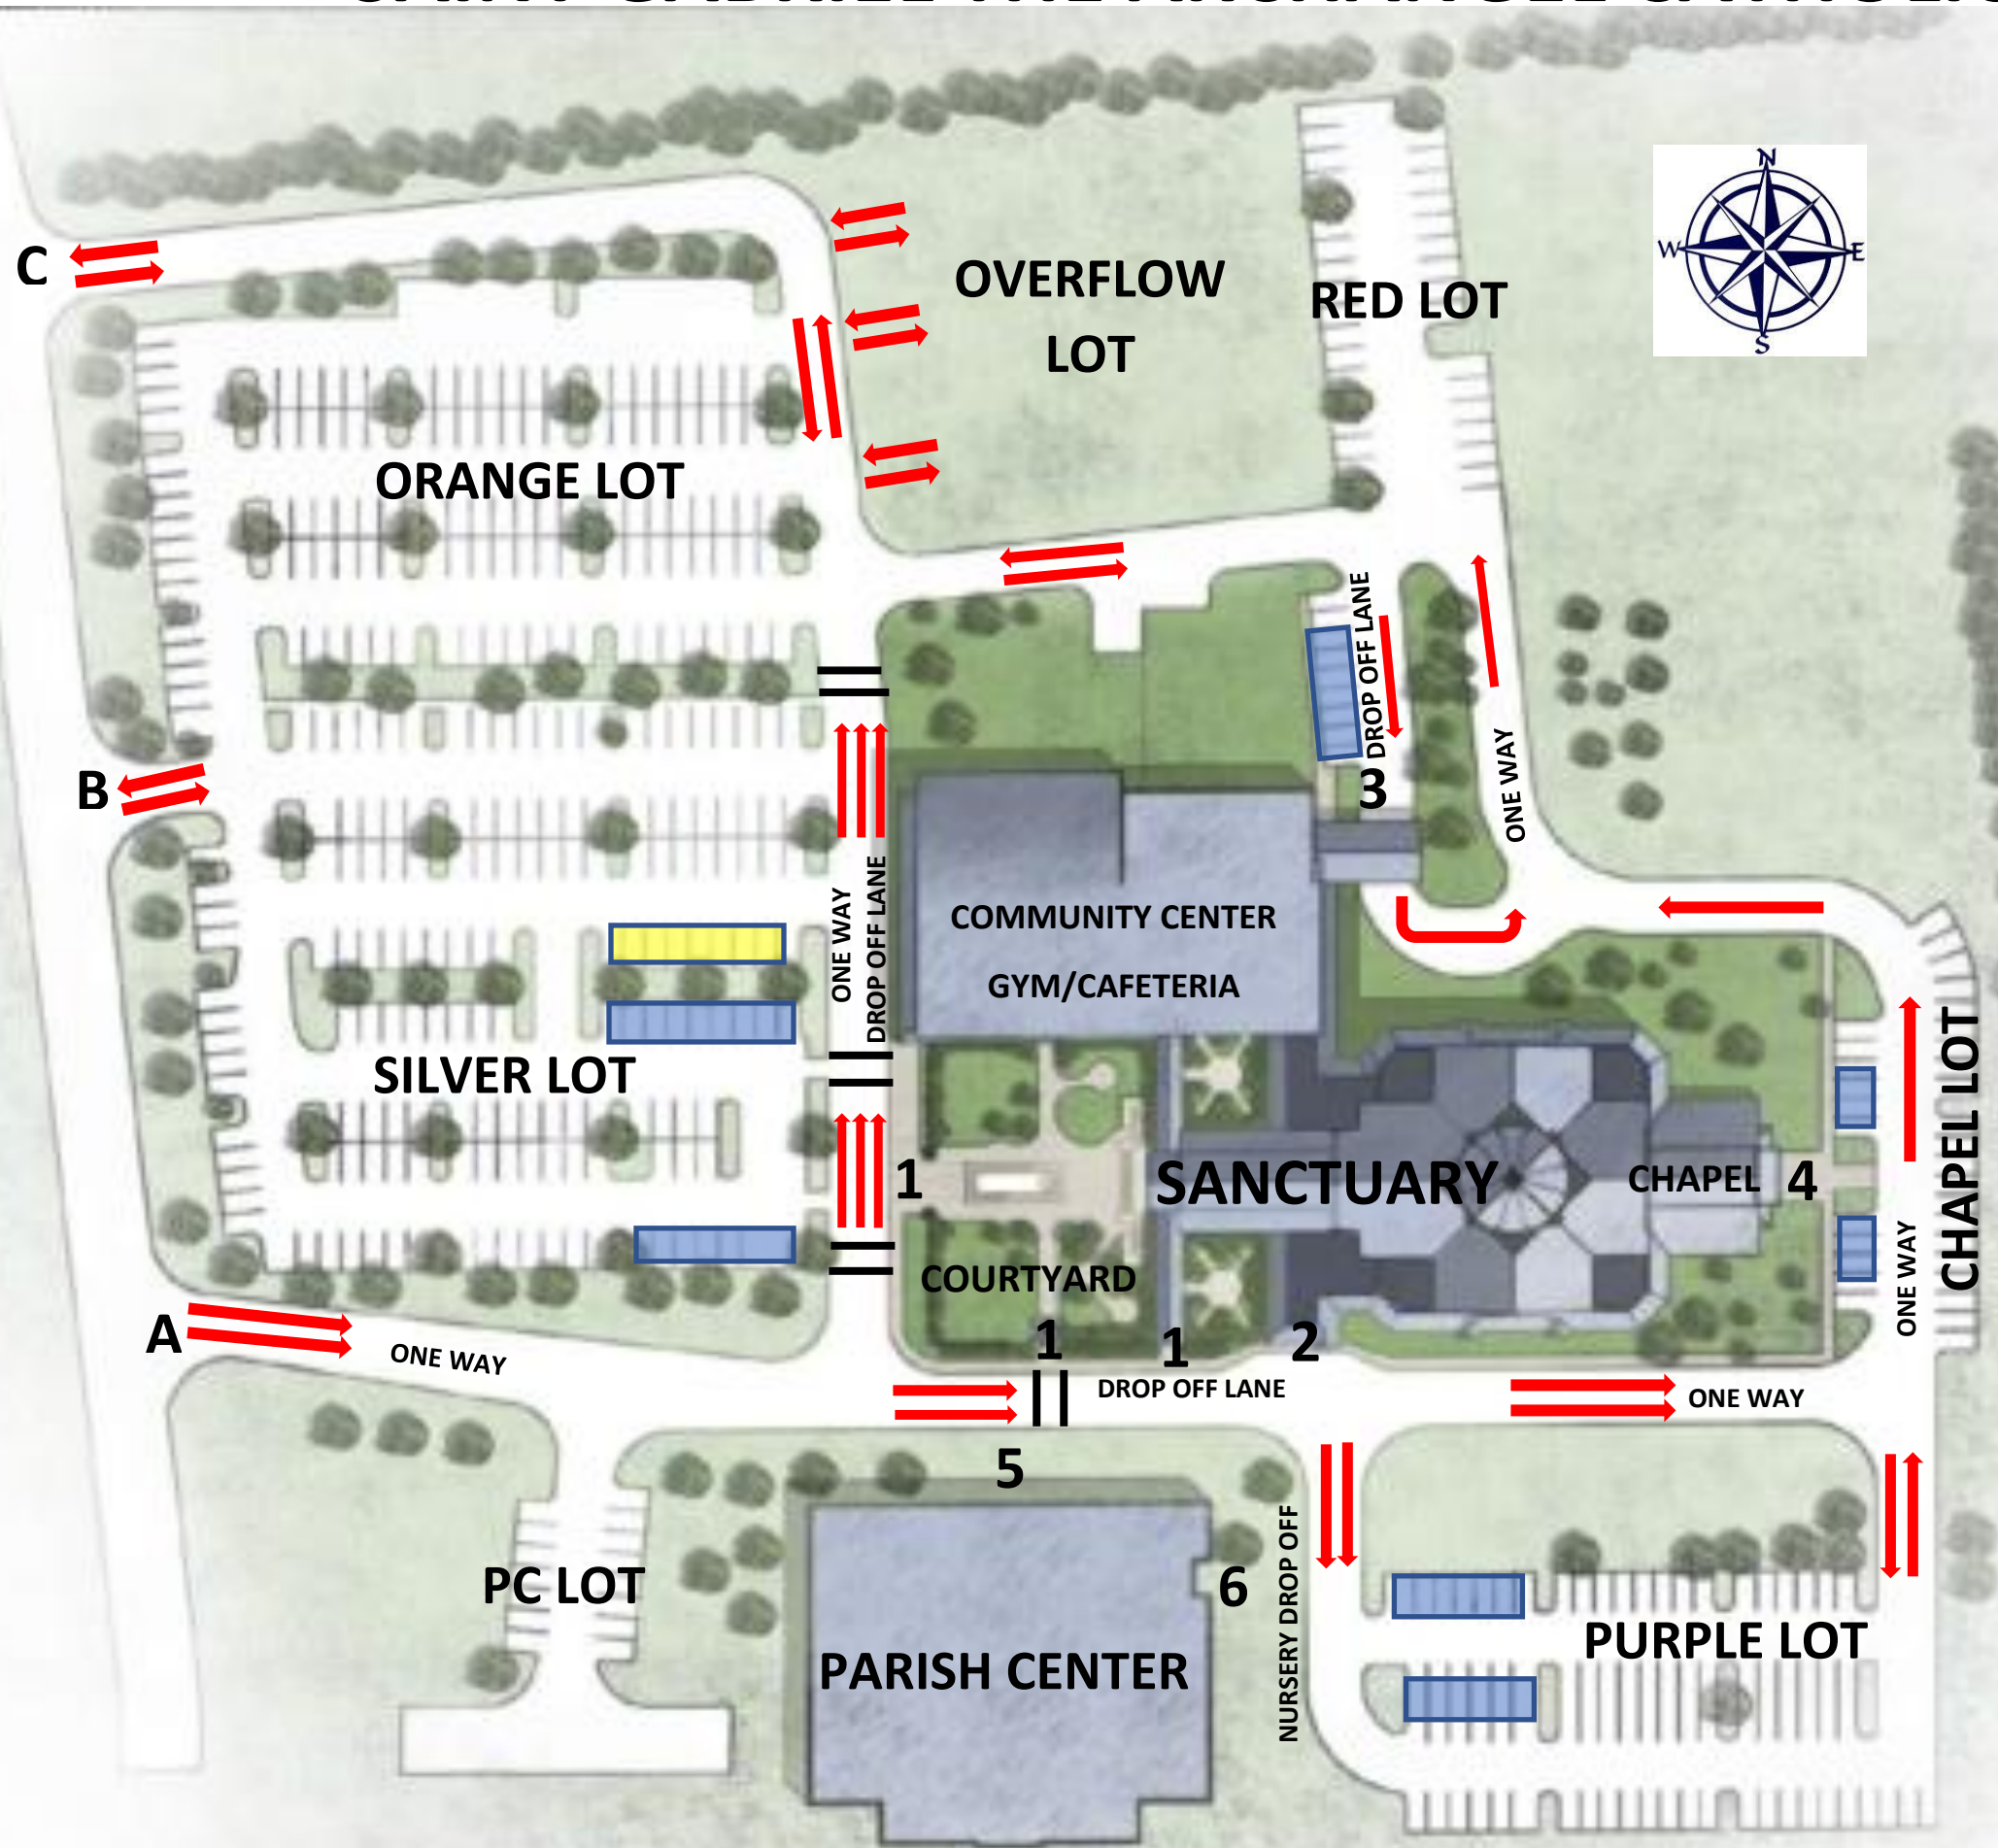

SAINT GABRIEL THE ARCHANGEL CATHOLIC COMMUNITY

LEGEND

Parking Lot Entrances

- A. ONE WAY only – Best for DROP-OFF LANES
- B. TWO WAY Traffic – Will convert to ONE WAY after Mass
- C. TWO WAY Traffic – Will convert to ONE WAY after Mass

Building Entrance Numbers

- 1. Primary entrances – Sanctuary, Community Center
- 2. South drop-off entrance
- 3. North entrance – Covered DROP-OFF
- 4. Chapel entrance (NOT USED for Sunday Mass)
- 5. Parish Center main entrance – Parish Office
- 6. Parish Center East entrance – Little Angels Preschool, Nursery, TFF

-  Indicates Handicap Parking
-  Limited Mobility Parking
-  Crosswalk
-  Traffic Direction